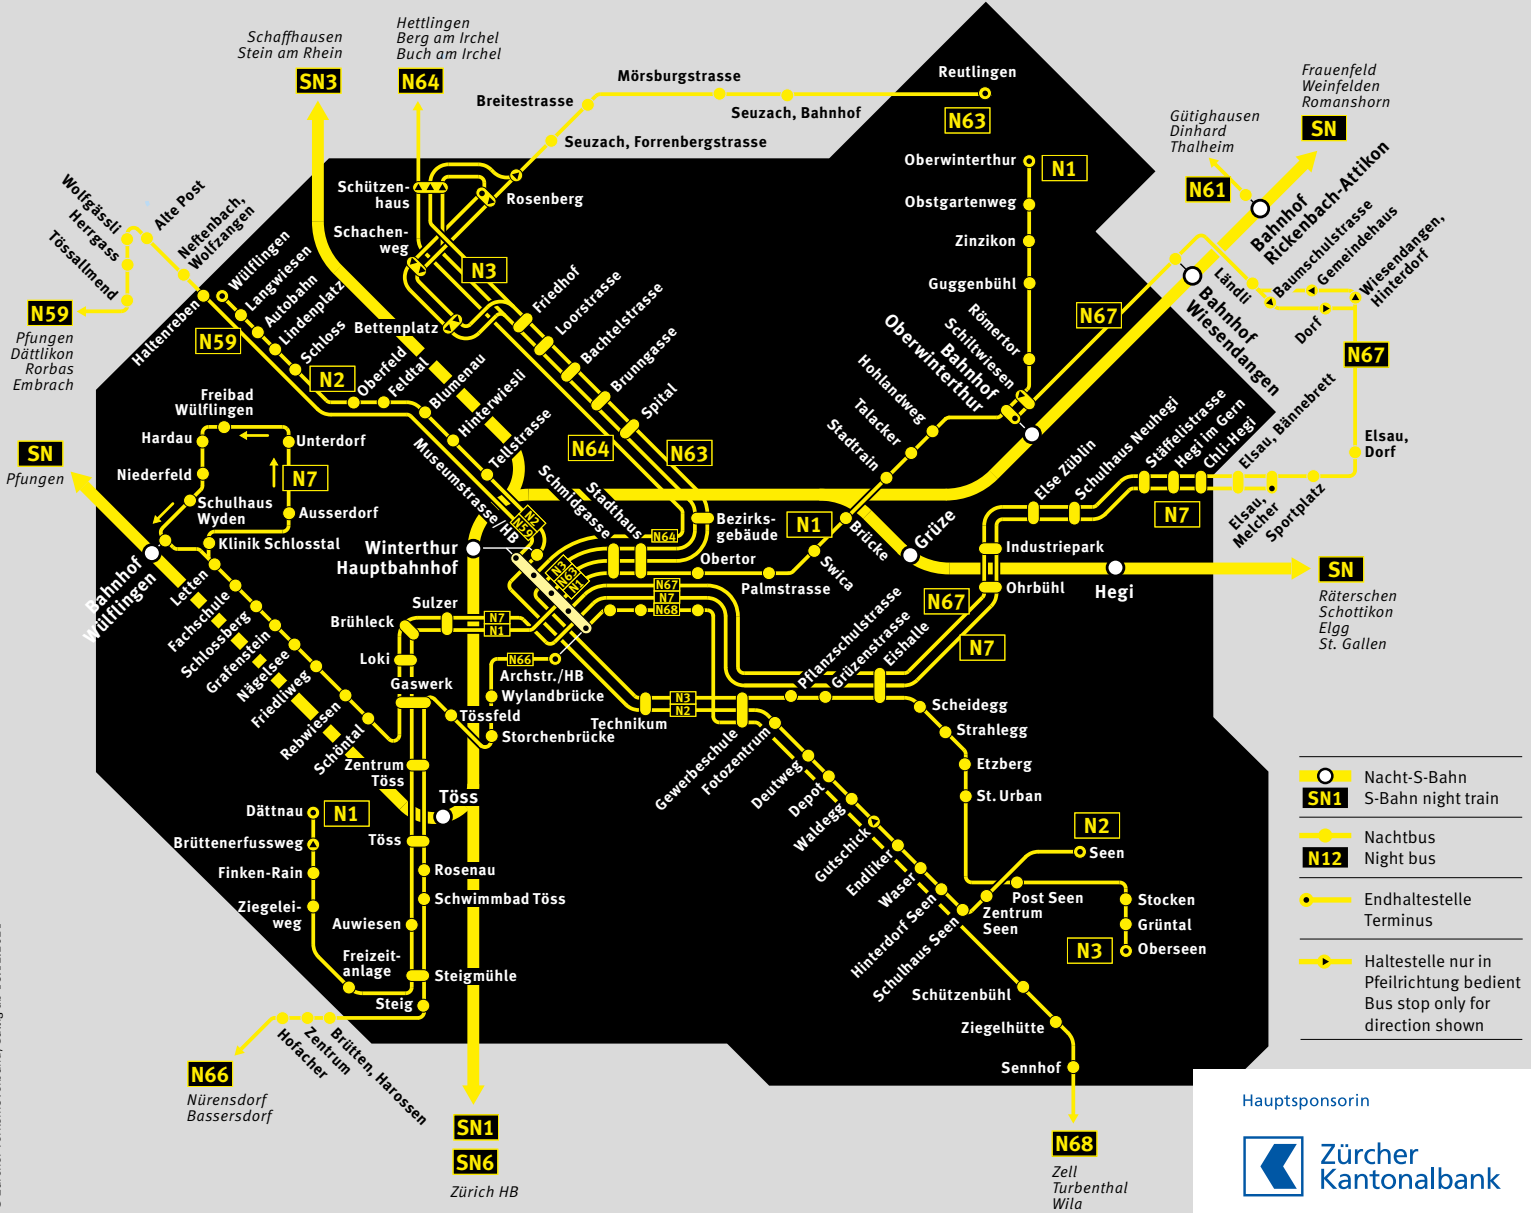

ZVV

Nachtnetz Stadt Winterthur

Nighttime network Winterthur City

Hauptsponsorin